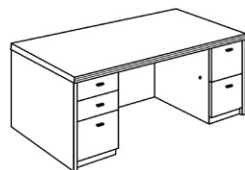

Model#	D	W	H	Zone 0	Zone 1	Zone 2	WT
DA3060DP-TEP	30"	60"	29"	$2,542	$2,659	$3,059	320

Double Pedestal Desk
Kneepspace: 27 1/2"W
Full letter width pedestals - LOCKING - keyed alilke
Box/box/file - LEFT
File / file - RIGHT