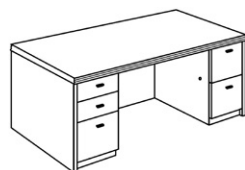

Dakota Collection Clean Design

Fluted
Edge

Model#	D	W	H	Zone 0	Zone 1	Zone 2	WT
DA3773BT-TEP	36"	72"	29"	\$3,098	\$3,253	\$3,416	410

Bow Top Executive Desk
 Kneepspace: 40 1/4"W
 Full letter width pedestals - LOCKING - keyed alilke
 Box/box/file - LEFT
 File / file - RIGHT