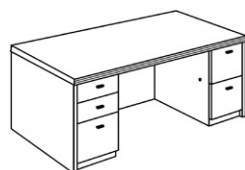

Model#	D	W	H	Zone 0	Zone 1	Zone 2	WT
DA3066DP-TEP	30"	66"	29"	$2,555	$2,683	$3,085	320

Double Pedestal Desk
Kneepspace: 33 1/4"W
Full letter width pedestals - LOCKING - keyed alilke
Box/box/file - LEFT
File / file - RIGHT