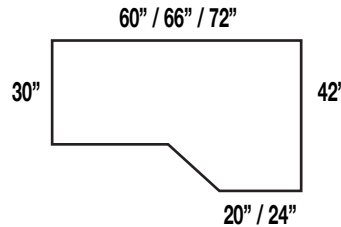

Rims Collection Clean Design

Fluted Edge

Desk Shells

Model#	D	W	H	Zone 0	Zone 1	Zone 2	WT
RWD00-XX	30"	60"	29 7/8"	$962	$1,031	$1,155	150
RWD06-XX	30"	66"	29 7/8"	$981	$1,078	$1,208	160
RWD02-XX	30"	72"	29 7/8"	$1,027	$1,130	$1,265	170
RWD62-XX	36"	72"	29 7/8"	$1,113	$1,250	$1,427	180

Desk Shell
Full Modesty
30" Modesty inset 4"
36" Modesty inset 10"

SHIPS FULLY ASSEMBLED

Corner Desk Shells

Model#	D	W	H	Zone 0	Zone 1	Zone 2	WT
RC2060-L	30"	60"	29 7/8"	$1,023	$1,126	$1,261	205
RC2066-L	30"	66"	29 7/8"	$1,125	$1,237	$1,385	215
RC2072-L	30"	72"	29 7/8"	$1,158	$1,274	$1,427	225
RC2460-L	30"	60"	29 7/8"	$1,112	$1,223	$1,370	210
RC2466-L	30"	66"	29 7/8"	$1,211	$1,331	$1,491	220
RC2472-L	30"	72"	29 7/8"	$1,245	$1,369	$1,534	230

Corner Desk Shell

LEFT Extension
Modesty inset
Grommet

SHIPS FULLY ASSEMBLED

Model#	D	W	H	Zone 0	Zone 1	Zone 2	WT
RC2060-R	30"	60"	29 7/8"	$1,023	$1,126	$1,261	205
RC2066-R	30"	66"	29 7/8"	$1,125	$1,237	$1,385	215
RC2072-R	30"	72"	29 7/8"	$1,158	$1,274	$1,427	225
RC2460-R	30"	60"	29 7/8"	$1,112	$1,223	$1,370	210
RC2466-R	30"	66"	29 7/8"	$1,211	$1,331	$1,491	220
RC2472-R	30"	72"	29 7/8"	$1,245	$1,369	$1,534	230

Corner Desk Shell

RIGHT Extension
Modesty inset / Grommet

SHIPS FULLY ASSEMBLED

Bullet Desks

Model#	D	W	H	Zone 0	Zone 1	Zone 2	WT
RPRT-3060	30"	60"	29 7/8"	$998	$1,097	$1,229	151
RPRT-3066	30"	66"	29 7/8"	$1,027	$1,130	$1,265	158
RPRT-3072	30"	72"	29 7/8"	$1,071	$1,178	$1,319	165
RPRT-3672	36"	72"	29 7/8"	$1,160	$1,277	$1,430	175

Bullet Desk with black metal leg
Modesty / Grommet

SHIPS FULLY ASSEMBLED

Model#	D	W	H	Zone 0	Zone 1	Zone 2	WT
RPRT-3060BX	30"	60"	29 7/8"	$1,663	$1,829	$2,049	228
RPRT-3066BX	30"	66"	29 7/8"	$1,798	$1,977	$2,214	238
RPRT-3672BX	36"	72"	29 7/8"	$1,895	$2,084	$2,334	283

Bullet Desk
LEFT - Box/box/file pedestal
Modesty / Grommet
Locking

SHIPS FULLY ASSEMBLED