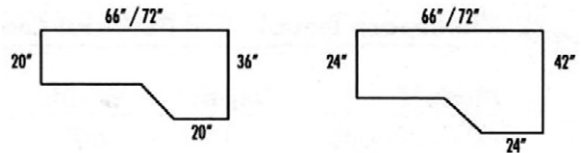

Rims Collection Clean Design

Fluted
Edge

Full Pedestal Credenzas

Model#	D	W	H	Zone 0	Zone 1	Zone 2	WT
RC2060-XFF	20"	60"	29 7/8"	$1,412	$1,581	$1,771	187
RC2066-XFF	20"	66"	29 7/8"	$1,454	$1,629	$1,824	197
RC2072-XFF	20"	72"	29 7/8"	$1,495	$1,675	$1,876	207
RC2460-XFF	24"	60"	29 7/8"	$1,532	$1,716	$1,922	190
RC2466-XFF	24"	66"	29 7/8"	$1,578	$1,768	$1,980	210
RC2472-XFF	24"	72"	29 7/8"	$1,622	$1,785	$1,999	220

Kneespace Single Full Pedestal Credenza

RIGHT - File/file - Pedestal

Locking / Grommet

SHIPS FULLY ASSEMBLED

Full Pedestal Corner Credenzas

Model#	D	W	H	Zone 0	Zone 1	Zone 2	WT
RCF2066-BX	20"	66"	29 7/8"	$1,950	$2,144	$2,401	230
RCF2072-BX	20"	72"	29 7/8"	$1,994	$2,193	$2,456	240
RCF2466-BX	24"	66"	29 7/8"	$2,061	$2,267	$2,540	240
RCF2472-BX	24"	72"	29 7/8"	$2,124	$2,336	$2,617	250

Corner Credenza

LEFT Extension

LEFT -Box/box/file - Pedestal

Locking / Grommet

SHIPS FULLY ASSEMBLED

Model#	D	W	H	Zone 0	Zone 1	Zone 2	WT
RCF2066-XB	20"	66"	29 7/8"	$1,950	$2,144	$2,401	230
RCF2072-XB	20"	72"	29 7/8"	$1,994	$2,193	$2,456	240
RCF2466-XB	24"	66"	29 7/8"	$2,061	$2,267	$2,540	240
RCF2472-XB	24"	72"	29 7/8"	$2,124	$2,336	$2,617	250

Corner Credenza

RIGHT Extension

RIGHT -Box/box/file - Pedestal

Locking / Grommet

SHIPS FULLY ASSEMBLED

Full Pedestal Corner Credenzas

Model#	D	W	H	Zone 0	Zone 1	Zone 2	WT
RCF2066-BFX	20"	66"	29 7/8"	$1,950	$2,144	$2,401	230
RCF2072-BFX	20"	72"	29 7/8"	$1,994	$2,193	$2,456	240
RCF2466-BFX	24"	66"	29 7/8"	$2,061	$2,267	$2,540	240
RCF2472-BFX	24"	72"	29 7/8"	$2,124	$2,336	$2,617	250

Corner Credenza

LEFT Extension

LEFT -File/file - Pedestal

Locking / Grommet

SHIPS FULLY ASSEMBLED

Rims 8