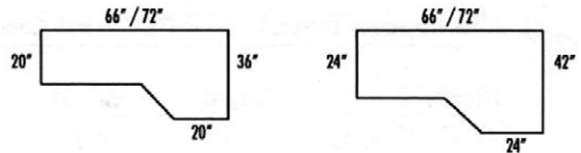

Rims Collection Clean Design

Full Pedestal Credenzas

Model#	D	W	H	Zone 0	Zone 1	Zone 2	WT
RC2060-XFF	20"	60"	29 7/8"	$1,412	$1,581	$1,771	187
RC2066-XFF	20"	66"	29 7/8"	$1,454	$1,629	$1,824	197
RC2072-XFF	20"	72"	29 7/8"	$1,495	$1,675	$1,876	207
RC2460-XFF	24"	60"	29 7/8"	$1,532	$1,716	$1,922	190
RC2466-XFF	24"	66"	29 7/8"	$1,578	$1,768	$1,980	210
RC2472-XFF	24"	72"	29 7/8"	$1,622	$1,785	$1,999	220

Kneespace Single Full Pedestal Credenza

RIGHT - File/file - Pedestal

Locking / Grommet

SHIPS FULLY ASSEMBLED

Full Pedestal Corner Credenzas

Model#	D	W	H	Zone 0	Zone 1	Zone 2	WT
RCF2066-BX	20"	66"	29 7/8"	$1,950	$2,144	$2,401	230
RCF2072-BX	20"	72"	29 7/8"	$1,994	$2,193	$2,456	240
RCF2466-BX	24"	66"	29 7/8"	$2,061	$2,267	$2,540	240
RCF2472-BX	24"	72"	29 7/8"	$2,124	$2,336	$2,617	250

Corner Credenza

LEFT Extension

LEFT -Box/box/file - Pedestal

Locking / Grommet

SHIPS FULLY ASSEMBLED

Model#	D	W	H	Zone 0	Zone 1	Zone 2	WT
RCF2066-XB	20"	66"	29 7/8"	$1,950	$2,144	$2,401	230
RCF2072-XB	20"	72"	29 7/8"	$1,994	$2,193	$2,456	240
RCF2466-XB	24"	66"	29 7/8"	$2,061	$2,267	$2,540	240
RCF2472-XB	24"	72"	29 7/8"	$2,124	$2,336	$2,617	250

Corner Credenza

RIGHT Extension

RIGHT -Box/box/file - Pedestal

Locking / Grommet

SHIPS FULLY ASSEMBLED

Full Pedestal Corner Credenzas

Model#	D	W	H	Zone 0	Zone 1	Zone 2	WT
RCF2066-BFX	20"	66"	29 7/8"	$1,950	$2,144	$2,401	230
RCF2072-BFX	20"	72"	29 7/8"	$1,994	$2,193	$2,456	240
RCF2466-BFX	24"	66"	29 7/8"	$2,061	$2,267	$2,540	240
RCF2472-BFX	24"	72"	29 7/8"	$2,124	$2,336	$2,617	250

Corner Credenza

LEFT Extension

LEFT -File/file - Pedestal

Locking / Grommet

SHIPS FULLY ASSEMBLED

Rims 8