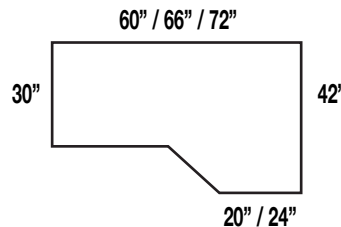

Rims Collection Clean Design

Fluted Edge

Desk Shells

Model#	D	W	H	Zone 0	Zone 1	Zone 2	WT
RWD00-XX	30"	60"	29 7/8"	$962	$1,031	$1,155	150
RWD06-XX	30"	66"	29 7/8"	$981	$1,078	$1,208	160
RWD02-XX	30"	72"	29 7/8"	$1,027	$1,130	$1,265	170
RWD62-XX	36"	72"	29 7/8"	$1,113	$1,250	$1,427	180

Desk Shell
Full Modesty
30" Modesty inset 4"
36" Modesty inset 10"

SHIPS FULLY ASSEMBLED

Corner Desk Shells

Model#	D	W	H	Zone 0	Zone 1	Zone 2	WT
RC2060-L	30"	60"	29 7/8"	$1,023	$1,126	$1,261	205
RC2066-L	30"	66"	29 7/8"	$1,125	$1,237	$1,385	215
RC2072-L	30"	72"	29 7/8"	$1,158	$1,274	$1,427	225
RC2460-L	30"	60"	29 7/8"	$1,112	$1,223	$1,370	210
RC2466-L	30"	66"	29 7/8"	$1,211	$1,331	$1,491	220
RC2472-L	30"	72"	29 7/8"	$1,245	$1,369	$1,534	230

Corner Desk Shell

LEFT Extension
Modesty inset
Grommet

SHIPS FULLY ASSEMBLED

Model#	D	W	H	Zone 0	Zone 1	Zone 2	WT
RC2060-R	30"	60"	29 7/8"	$1,023	$1,126	$1,261	205
RC2066-R	30"	66"	29 7/8"	$1,125	$1,237	$1,385	215
RC2072-R	30"	72"	29 7/8"	$1,158	$1,274	$1,427	225
RC2460-R	30"	60"	29 7/8"	$1,112	$1,223	$1,370	210
RC2466-R	30"	66"	29 7/8"	$1,211	$1,331	$1,491	220
RC2472-R	30"	72"	29 7/8"	$1,245	$1,369	$1,534	230

Corner Desk Shell

RIGHT Extension
Modesty inset / Grommet

SHIPS FULLY ASSEMBLED

Bullet Desks

Model#	D	W	H	Zone 0	Zone 1	Zone 2	WT
RPRT-3060	30"	60"	29 7/8"	$998	$1,097	$1,229	151
RPRT-3066	30"	66"	29 7/8"	$1,027	$1,130	$1,265	158
RPRT-3072	30"	72"	29 7/8"	$1,071	$1,178	$1,319	165
RPRT-3672	36"	72"	29 7/8"	$1,160	$1,277	$1,430	175

Bullet Desk with black metal leg
Modesty / Grommet

SHIPS FULLY ASSEMBLED

Model#	D	W	H	Zone 0	Zone 1	Zone 2	WT
RPRT-3060BX	30"	60"	29 7/8"	$1,663	$1,829	$2,049	228
RPRT-3066BX	30"	66"	29 7/8"	$1,798	$1,977	$2,214	238
RPRT-3672BX	36"	72"	29 7/8"	$1,895	$2,084	$2,334	283

Bullet Desk
LEFT - Box/box/file pedestal
Modesty / Grommet
Locking

SHIPS FULLY ASSEMBLED