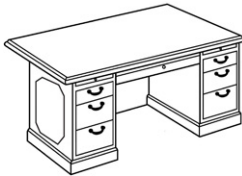

Model#	D	W	H	Zone 0	Zone 1	Zone 2	WT
LAX723642BT-L	42"	72"	29"	\$2,738	\$2,875	\$3,036	270
LAX723630BT-L	36"	72"	29"	\$2,633	\$2,766	\$2,903	260

Executive Single Pedestal Bow Top Desk

SHIPS FULLY ASSEMBLED

Executive Single Pedestal Bow Top Desk

SHIPS FULLY ASSEMBLED

Box/File - **RIGHT**, dictation slide
 Center Drawer / Central Locking

Model#	D	W	H	Zone 0	Zone 1	Zone 2	WT
LAX3672DP-M	36"	72"	29"	\$2,762	\$2,865	\$3,065	352