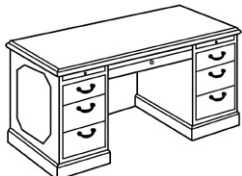

Model#	D	W	H	Zone 0	Zone 1	Zone 2	WT
LAX3066DP-M	30"	66"	29"	$2,668	$2,733	$2,924	345
LAX3060DP-M	30"	60"	29"	$2,634	$2,720	$2,837	325

Executive Double Pedestal Desk

Box/file - **RIGHT**, dictation slide
Central Locking / Center Drawer
SHIPS FULLY ASSEMBLED

Rectangular Top
Box/file - **LEFT**, dictation slide

Alexandra 2