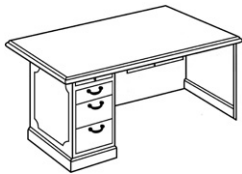

Model#	D	W	H	Zone 0	Zone 1	Zone 2	WT
LAX3672LP-M	36"	72"	29"	$2,541	$2,645	$2,844	260

Executive Single Pedestal Desk

SHIPS FULLY ASSEMBLED

Rectangular Top - Overhang
Box/file - **LEFT**, dictation slide
Center Drawer
Central Locking