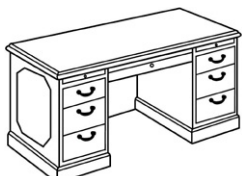

Model#	D	W	H	Zone 0	Zone 1	Zone 2	WT
LAX3066DP-M	30"	66"	29"	$2,668	$2,733	$2,924	345
LAX3060DP-M	30"	60"	29"	$2,634	$2,720	$2,837	325

Executive Double Pedestal Desk

Box/file - **RIGHT**, dictation slide
Central Locking / Center Drawer
SHIPS FULLY ASSEMBLED

Rectangular Top
Box/file - **LEFT**, dictation slide

Alexandra 2