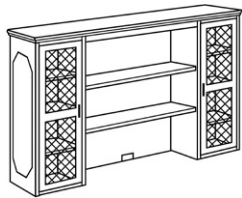

Model#	D	W	H	Zone 0	Zone 1	Zone 2	WT
LAX2672HS	14"	72"	48"	$3,077	$3,231	$3,393	234

Hutch

SHIPS FULLY ASSEMBLED

Grilled Doors - **RIGHT & LEFT**
Two Adjustable Shelves
Center - Open
Two Adjustable Shelves