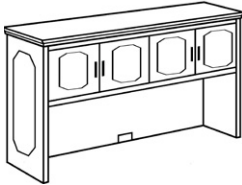

Alexandra Collection

Edge

Model#	D	W	H	Zone 0	Zone 1	Zone 2	WT
LAX2566UBHD	15"	66"	48"	$2,454	$2,503	$2,579	205
LAX2572UBHD	15"	72"	48"	$2,735	$2,831	$2,924	215

Hinged Door Overstorage Unit

SHIPS FULLY ASSEMBLED

Full Binder Storage
Finished Back
Grommet
Clearance from apron to work surface: 25"H