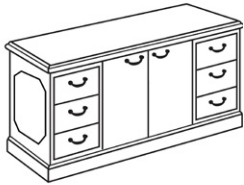

Alexandra Collection

Edge