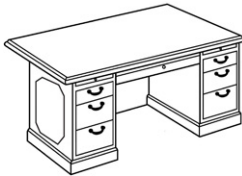

### Executive Single Pedestal Bow Top Desk

**SHIPS FULLY ASSEMBLED**

Box/File - **LEFT**, dictation slide  
 Center Drawer / Central Locking

Model#	D	W	H	Zone 0	Zone 1	Zone 2	WT
LAX723642BT-R	42"	72"	29"	\$2,738	\$2,875	\$3,036	270
LAX723630BT-R	36"	72"	29"	\$2,633	\$2,766	\$2,903	260

### Executive Single Pedestal Bow Top Desk

**SHIPS FULLY ASSEMBLED**

Box/File - **RIGHT**, dictation slide  
 Center Drawer / Central Locking

Model#	D	W	H	Zone 0	Zone 1	Zone 2	WT
LAX3672DP-M	36"	72"	29"	\$2,762	\$2,865	\$3,065	352