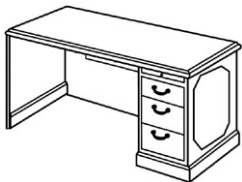

Alexandra Collection

Edge

Model#	D	W	H	Zone 0	Zone 1	Zone 2	WT
LAX3066LP-M	30"	66"	29"	$2,424	$2,513	$2,688	260
LAX3060LP-M	30"	60"	29"	$2,386	$2,457	$2,626	200

Single Pedestal Desk

SHIPS FULLY ASSEMBLED

Rectangular Top
Box/file - **LEFT**, dictation slide
Center Drawer
Central Locking

Model#	D	W	H	Zone 0	Zone 1	Zone 2	WT
LAX3066RP-M	30"	66"	29"	$2,424	$2,513	$2,688	260
LAX3060RP-M	30"	60"	29"	$2,386	$2,457	$2,626	200

Single Pedestal Desk

SHIPS FULLY ASSEMBLED

Rectangular Top
Box/file - **RIGHT**, dictation slide
Center Drawer
Central Locking

Model#	D	W	H	Zone 0	Zone 1	Zone 2	WT
LAX3672TD	36"	72"	29"	$1,864	$1,940	$2,076	150

Rectangular Work Table/Desk

SHIPS FULLY ASSEMBLED

Rectangular Top
Center Drawer -**LOCKING**
Floor to apron height -24"

Model#	D	W	H	Zone 0	Zone 1	Zone 2	WT
LAX2448LR-M	24"	48"	29"	$1,659	$1,763	$1,886	147
LAX2040LR-M	20"	40"	29"	$1,628	$1,736	$1,826	132

Pedestal Return - LEFT

SHIPS FULLY ASSEMBLED

Box/file - **LEFT**
Grommet
LOCKING

Model#	D	W	H	Zone 0	Zone 1	Zone 2	WT
LAX2448RR-M	24"	48"	29"	$1,659	$1,763	$1,886	150
LAX2040RR-M	20"	40"	29"	$1,628	$1,736	$1,826	132

Pedestal Return - RIGHT

SHIPS FULLY ASSEMBLED

Box/file - **RIGHT**
Grommet
LOCKING

Model#	D	W	H	Zone 0	Zone 1	Zone 2	WT
LAX2448BM-M	24"	48"	29"	$874	$946	$1,013	65

Bridge

Grommet in top & modesty
SHIPS - KD

Alexandra 3