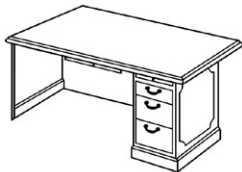

Model#	D	W	H	Zone 0	Zone 1	Zone 2	WT
LAX3672RP-M	36"	72"	29"	$2,541	$2,645	$2,844	250

Executive Single Pedestal Desk

SHIPS FULLY ASSEMBLED

Rectangular Top - Overhang
Box/file - **RIGHT**, dictation slide
Center Drawer
Central Locking