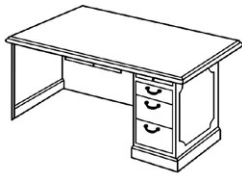

Model#	D	W	H	Zone 0	Zone 1	Zone 2	WT
LAX3672RP-M	36"	72"	29"	$2,541	$2,645	$2,844	250

Executive Single Pedestal Desk

SHIPS FULLY ASSEMBLED

Rectangular Top - Overhang
Box/file - **RIGHT**, dictation slide
Center Drawer
Central Locking