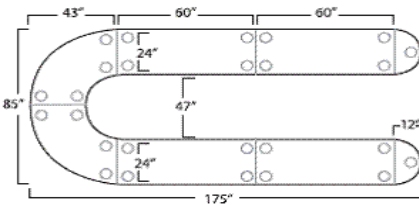

# Abbey Mobile Collection Training Tables

Edge

Configurations End model with RD for Rounded (contoured corners) or SQ for Square (straight corners)

**Model# AB-2RD RACETRACK 30X72 (Seats 8)**

Consist of:

Square Edge / Model #	QTY	D	W	H	Zone 0	Zone 1	Zone 2
TMR3072-SQ	2	30"	72"	1"	\$588	\$660	\$738
TMW3060-SQ	2	30"	60"	1"	\$822	\$920	\$1,032
TM-LEG-TRB	4 SETS	LEGS			\$840	\$940	\$1,052
TM-GANG	5	2"	.25"		\$185	\$235	\$290
<b>Total List Price</b>					<b>\$2,435</b>	<b>\$2,755</b>	<b>\$3,112</b>

**Model# AB-3RD HORSESHOE (Seats 12)**

Consist of:

Round Edge / Model #	QTY	D	W	H	Zone 0	Zone 1	Zone 2
TMR2460-RD	4	24"	60"	1"	\$1,056	\$1,184	\$1,324
TMQ2460RD-L	1	24"	60"	1"	\$293	\$328	\$368
TMQ2460RD-R	1	24"	60"	1"	\$293	\$328	\$368
TMW1224VF24-RD	2	12"	24"	1"	\$292	\$328	\$368
TM-LEG-TRB	7 SETS	LEGS			\$1,470	\$1,645	\$1,841
TM-GANG	7	2"	.25"		\$259	\$329	\$406
<b>Total List Price</b>					<b>\$3,663</b>	<b>\$4,142</b>	<b>\$4,675</b>