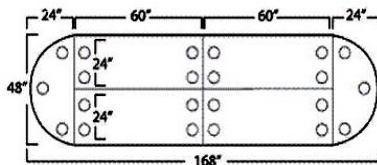

# Abbey Mobile Collection Training Tables

Edge

Configurations End model with RD for Rounded (contoured corners) or SQ for Square (straight corners)

**Model# AB-1RD RACETRACK (Seats 10)**

Consist of:

Round Edge / Model #	QTY	D	W	H	Zone 0	Zone 1	Zone 2
TMR2460-RD	4	24"	60"	1"	\$1,056	\$1,184	\$1,324
TMW2448-RD	2	24"	48"	1"	\$736	\$824	\$922
TM-LEG-TRB	6 SETS	LEGS			\$1,260	\$1,410	\$1,578
TM-GANG	6	2"	.25"		\$222	\$282	\$348
<b>Total List Price</b>					<b>\$3,274</b>	<b>\$3,700</b>	<b>\$4,171</b>