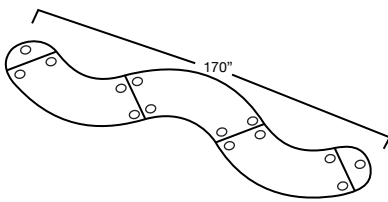

# Abbey Mobile Collection Training Tables

Edge

Configurations End model with RD for Rounded (contoured corners) or SQ for Square (straight corners)

Square (SQ)  
Edge

**Model# AB-5SQ "S" TABLE 24" SECTIONS (Seats 4)**

Consist of:

Square Edge / Model #	QTY	D	W	H	Zone 0	Zone 1	Zone 2
TMQ2460SQ-R	2	24"	60"	1"	\$528	\$592	\$662
TMW1224-SQ	1	12"	24"	1"	\$117	\$131	\$147
TMW1224VF24-SQ	1	12"	24"	1"	\$117	\$131	\$147
TM-LEG-TRB	3 SETS	LEGS			\$630	\$705	\$789
TM-GANG	3	2"	.25"		\$111	\$141	\$174
<b>Total List Price</b>					<b>\$1,503</b>	<b>\$1,700</b>	<b>\$1,919</b>