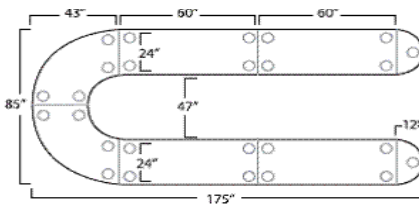

Model# AB-3SQ HORSESHOE (Seats 12)

Consist of:

Square Edge / Model #	QTY	D	W	H	Zone 0	Zone 1	Zone 2
TMR2460-SQ	4	24"	60"	1"	$940	$1,056	$1,180
TMQ2460SQ-L	1	24"	60"	1"	$264	$296	$331
TMQ2460SQ-R	1	24"	60"	1"	$264	$296	$331
TMW1224VF24-SQ	2	12"	24"	1"	$234	$262	$294
TM-LEG-TRB	7 SETS	LEGS			$1,470	$1,645	$1,841
TM-GANG	7	2"	.25"		$259	$329	$406
Total List Price					$3,431	$3,884	$4,383

Abbey 5