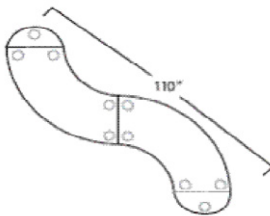

Model# AB-4SQ

HORSESHOE (Seats 8)

Consist of:

Round Edge / Model #	QTY	D	W	H	Zone 0	Zone 1	Zone 2
TMR3072-SQ	2	30"	72"	1"	$588	$660	$738
TMQ3060SQ-L	1	30"	60"	1"	$293	$328	$368
TMQ3060SQ-R	1	30"	60"	1"	$293	$328	$368
TMW1530-RD	2	15"	30"	1"	$294	$328	$368
TM-LEG-TRB	5 SETS	LEGS			$1,050	$1,175	$1,315
TM-GANG	5	2"	.25"		$185	$235	$290
Total List Price					$2,703	$3,054	$3,447