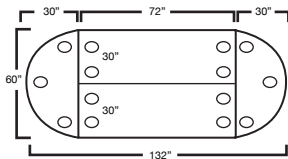

Model# AB-2RD RACETRACK 30X72 (Seats 8)

Consist of:

Round Edge / Model #	QTY	D	W	H	Zone 0	Zone 1	Zone 2
TMR3072-RD	2	30"	72"	1"	$648	$726	$812
TMW3060-RD	2	30"	60"	1"	$882	$988	$1,106
TM-LEG-TRB	4 SETS	LEGS			$840	$940	$1,052
TM-GANG	5	2"	.25"		$185	$235	$290
Total List Price					$2,555	$2,889	$3,260

Abbey 4