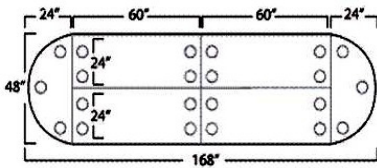

Model#	Description	Zone 0	Zone 1	Zone 2
TM-LEG-TTRB	1 fixed T-Leg	\$210	\$235	\$263

Model#	D	W	H	LBS	Zone 0	Zone 1	Zone 2
TM-GANG	2"	2"	.25"	1	\$37	\$47	\$58

# Abbey Mobile Collection Training Tables

Edge

Configurations End model with RD for Rounded (contoured corners) or SQ for Square (straight corners)

**Model# AB-1RD RACETRACK (Seats 10)**

Consist of:

Round Edge / Model #	QTY	D	W	H	Zone 0	Zone 1	Zone 2
TMR2460-RD	4	24"	60"	1"	\$1,056	\$1,184	\$1,324
TMW2448-RD	2	24"	48"	1"	\$736	\$824	\$922
TM-LEG-TRB	6 SETS	LEGS			\$1,260	\$1,410	\$1,578
TM-GANG	6	2"	.25"		\$222	\$282	\$348
<b>Total List Price</b>					<b>\$3,274</b>	<b>\$3,700</b>	<b>\$4,171</b>