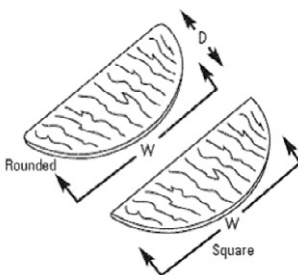

### Rectangular Top ONLY

**\*NOTE:** 72" tops have stiffeners  
Woodgrain runs the width direction  
Ganging inserts are centered, one each  
depth end and on one width end

Model#	D	W	H	Zone 0	Zone 1	Zone 2	WT
TMQ2460RD-L	24"	60"	1"	\$293	\$328	\$368	27
TMQ2460RD-R	24"	60"	1"	\$293	\$328	\$368	27
TMQ3060RD-L	30"	60"	1"	\$324	\$363	\$406	33
TMQ3060RD-R	30"	60"	1"	\$324	\$363	\$406	33
TMQ2460SQ-L	24"	60"	1"	\$264	\$296	\$331	27
TMQ2460SQ-R	24"	60"	1"	\$264	\$296	\$331	27
TMQ3060SQ-L	30"	60"	1"	\$293	\$328	\$368	33
TMQ3060SQ-R	30"	60"	1"	\$293	\$328	\$368	33

### Curved TOP

(Must be ganged with another top for stability)  
**NOTE:** When ordering, insert **RD** for Rounded Series or **SQ** for Square Series after model number. On "L" units from user's view, woodgrain direction is parallel w/ **RIGHT** edge and perpendicular w/ **LEFT** edge; on "R" units woodgrain is parallel w/ **LEFT** edge and perpendicular w/ **RIGHT** edge.  
If not ganged, order 5th leg for stability.

### Half-Round TOP

**(48" & 60" require four legs & two ganging plates)**  
**NOTE:** When ordering, insert **RD** Rounded Series or **SQ** Square Series after model number. Woodgrain direction runs depth to coordinate with woodgrain direction on rectangular worksurfaces. 12" & 15" deep require only one leg and one ganging plate. 12" & 15" deep (VF24 & VF30), woodgrain runs the width to coordinate with the grain on one end of curved units.