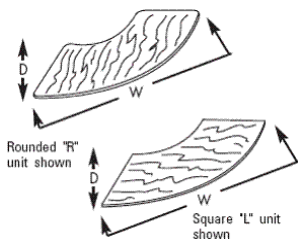

- Durable 1" thermally-fused melamine worksurfaces
- 2mm PVC Edgebanding for a smooth finish and long-term durability.
- Available in 21 laminate finishes
- No Upcharge for contrasting color edgebanding
- Square & Rounded Corners Available
- 4 options of leg styles
- Customizable widths & depths available

# Abbey Mobile Collection Training Tables

Edge

### Rectangular Top ONLY

**\*NOTE:** 72" tops have stiffeners  
Woodgrain runs the width direction  
Ganging inserts are centered, one each  
depth end and on one width end

Model#	D	W	H	Zone 0	Zone 1	Zone 2	WT
TMQ2460RD-L	24"	60"	1"	\$293	\$328	\$368	27
TMQ2460RD-R	24"	60"	1"	\$293	\$328	\$368	27
TMQ3060RD-L	30"	60"	1"	\$324	\$363	\$406	33
TMQ3060RD-R	30"	60"	1"	\$324	\$363	\$406	33
TMQ2460SQ-L	24"	60"	1"	\$264	\$296	\$331	27
TMQ2460SQ-R	24"	60"	1"	\$264	\$296	\$331	27
TMQ3060SQ-L	30"	60"	1"	\$293	\$328	\$368	33
TMQ3060SQ-R	30"	60"	1"	\$293	\$328	\$368	33

### Half-Round TOP

**(48" & 60" require four legs & two ganging plates)**  
**NOTE:** When ordering, insert **RD** Rounded Series or **SQ** Square Series after model number. Woodgrain direction runs depth to coordinate with woodgrain direction on rectangular worksurfaces. 12" & 15" deep require only one leg and one ganging plate. 12" & 15" deep (VF24 & VF30), woodgrain runs the width to coordinate with the grain on one end of curved units.