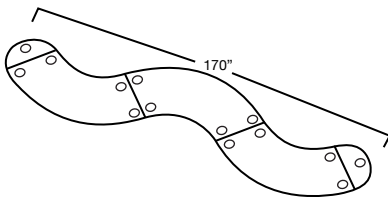

Model# AB-6RD "S" TABLE 24" SECTIONS (Seats 6)

Consist of:

Round Edge / Model #	QTY	D	W	H	Zone 0	Zone 1	Zone 2
TMQ2460RD-R	3	24"	60"	1"	$879	$984	$1,104
TMW1224-RD	1	12"	24"	1"	$146	$164	$184
TMW1224VF24-RD	1	12"	24"	1"	$146	$164	$184
TM-LEG-TRB	4 SETS	LEGS			$840	$940	$1,052
TM-GANG	4	2"	.25"		$148	$188	$232
Total List Price					$2,159	$2,440	$2,756