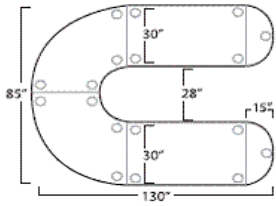

**Model# AB-3SQ HORSESHOE (Seats 12)**

Consist of:

Square Edge / Model #	QTY	D	W	H	Zone 0	Zone 1	Zone 2
TMR2460-SQ	4	24"	60"	1"	\$940	\$1,056	\$1,180
TMQ2460SQ-L	1	24"	60"	1"	\$264	\$296	\$331
TMQ2460SQ-R	1	24"	60"	1"	\$264	\$296	\$331
TMW1224VF24-SQ	2	12"	24"	1"	\$234	\$262	\$294
TM-LEG-TRB	7 SETS	LEGS			\$1,470	\$1,645	\$1,841
TM-GANG	7	2"	.25"		\$259	\$329	\$406
<b>Total List Price</b>					<b>\$3,431</b>	<b>\$3,884</b>	<b>\$4,383</b>

# Abbey Mobile Collection Training Tables

Edge

Configurations End model with RD for Rounded (contoured corners) or SQ for Square (straight corners)

Model# AB-4RD

HORSESHOE (Seats 8)

Consist of:

Round Edge / Model #	QTY	D	W	H	Zone 0	Zone 1	Zone 2
TMR3072-RD	2	30"	72"	1"	\$648	\$726	\$812
TMQ3060RD-L	1	30"	60"	1"	\$324	\$363	\$406
TMQ3060RD-R	1	30"	60"	1"	\$324	\$363	\$406
TMW1530-RD	2	15"	30"	1"	\$352	\$394	\$444
TM-LEG-TRB	5 SETS	LEGS			\$1,050	\$1,175	\$1,315
TM-GANG	5	2"	.25"		\$185	\$235	\$290
<b>Total List Price</b>					<b>\$2,883</b>	<b>\$3,256</b>	<b>\$3,673</b>