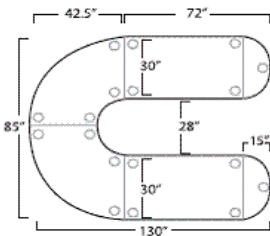

# Abbey Mobile Collection Training Tables

Edge

Configurations End model with RD for Rounded (contoured corners) or SQ for Square (straight corners)

Model# AB-4RD

HORSESHOE (Seats 8)

Consist of:

Round Edge / Model #	QTY	D	W	H	Zone 0	Zone 1	Zone 2
TMR3072-RD	2	30"	72"	1"	\$648	\$726	\$812
TMQ3060RD-L	1	30"	60"	1"	\$324	\$363	\$406
TMQ3060RD-R	1	30"	60"	1"	\$324	\$363	\$406
TMW1530-RD	2	15"	30"	1"	\$352	\$394	\$444
TM-LEG-TRB	5 SETS	LEGS			\$1,050	\$1,175	\$1,315
TM-GANG	5	2"	.25"		\$185	\$235	\$290
<b>Total List Price</b>					<b>\$2,883</b>	<b>\$3,256</b>	<b>\$3,673</b>

Model# AB-4SQ

HORSESHOE (Seats 8)

Consist of:

Round Edge / Model #	QTY	D	W	H	Zone 0	Zone 1	Zone 2
TMR3072-SQ	2	30"	72"	1"	\$588	\$660	\$738
TMQ3060SQ-L	1	30"	60"	1"	\$293	\$328	\$368
TMQ3060SQ-R	1	30"	60"	1"	\$293	\$328	\$368
TMW1530-RD	2	15"	30"	1"	\$294	\$328	\$368
TM-LEG-TRB	5 SETS	LEGS			\$1,050	\$1,175	\$1,315
TM-GANG	5	2"	.25"		\$185	\$235	\$290
<b>Total List Price</b>					<b>\$2,703</b>	<b>\$3,054</b>	<b>\$3,447</b>