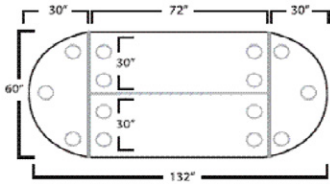

# Abbey Mobile Collection Training Tables

Edge

Configurations End model with RD for Rounded (contoured corners) or SQ for Square (straight corners)

**Model# AB-2RD RACETRACK 30X72 (Seats 8)**

Consist of:

Square Edge / Model #	QTY	D	W	H	Zone 0	Zone 1	Zone 2
TMR3072-SQ	2	30"	72"	1"	\$588	\$660	\$738
TMW3060-SQ	2	30"	60"	1"	\$822	\$920	\$1,032
TM-LEG-TRB	4 SETS	LEGS			\$840	\$940	\$1,052
TM-GANG	5	2"	.25"		\$185	\$235	\$290
<b>Total List Price</b>					<b>\$2,435</b>	<b>\$2,755</b>	<b>\$3,112</b>