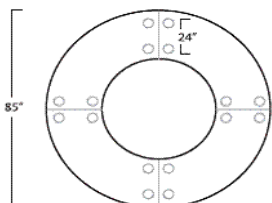

Rounded (RD) Edge

Model# AB-8RD DONUT 30" SECTIONS (Seats 8)

Consist of:

Round Edge / Model #	QTY	D	W	H	Zone 0	Zone 1	Zone 2
TMQ3060RD-L	2	30"	60"	1"	$648	$726	$812
TMQ3060RD-R	2	30"	60"	1"	$648	$726	$812
TM-LEG-TRB	4 SETS	LEGS			$840	$940	$1,052
TM-GANG	4	2"	.25"		$148	$188	$232
Total List Price					$2,284	$2,580	$2,908

Abbey 8