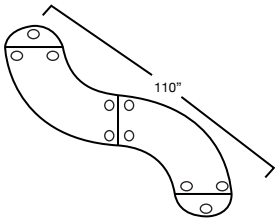

Model# AB-5RD

"S" TABLE 24" SECTIONS (Seats 4)

Consist of:

Round Edge / Model #	QTY	D	W	H	Zone 0	Zone 1	Zone 2
TMQ2460RD-R	2	24"	60"	1"	\$586	\$656	\$736
TMW1224-RD	1	12"	24"	1"	\$146	\$164	\$184
TMW1224VF24-RD	1	12"	24"	1"	\$146	\$164	\$184
TM-LEG-TRB	3 SETS	LEGS			\$630	\$705	\$789
TM-GANG	3	2"	.25"		\$111	\$141	\$174
<b>Total List Price</b>					<b>\$1,619</b>	<b>\$1,830</b>	<b>\$2,067</b>

# Abbey Mobile Collection Training Tables

Edge

Configurations End model with RD for Rounded (contoured corners) or SQ for Square (straight corners)

Square (SQ)  
Edge

**Model# AB-5SQ "S" TABLE 24" SECTIONS (Seats 4)**